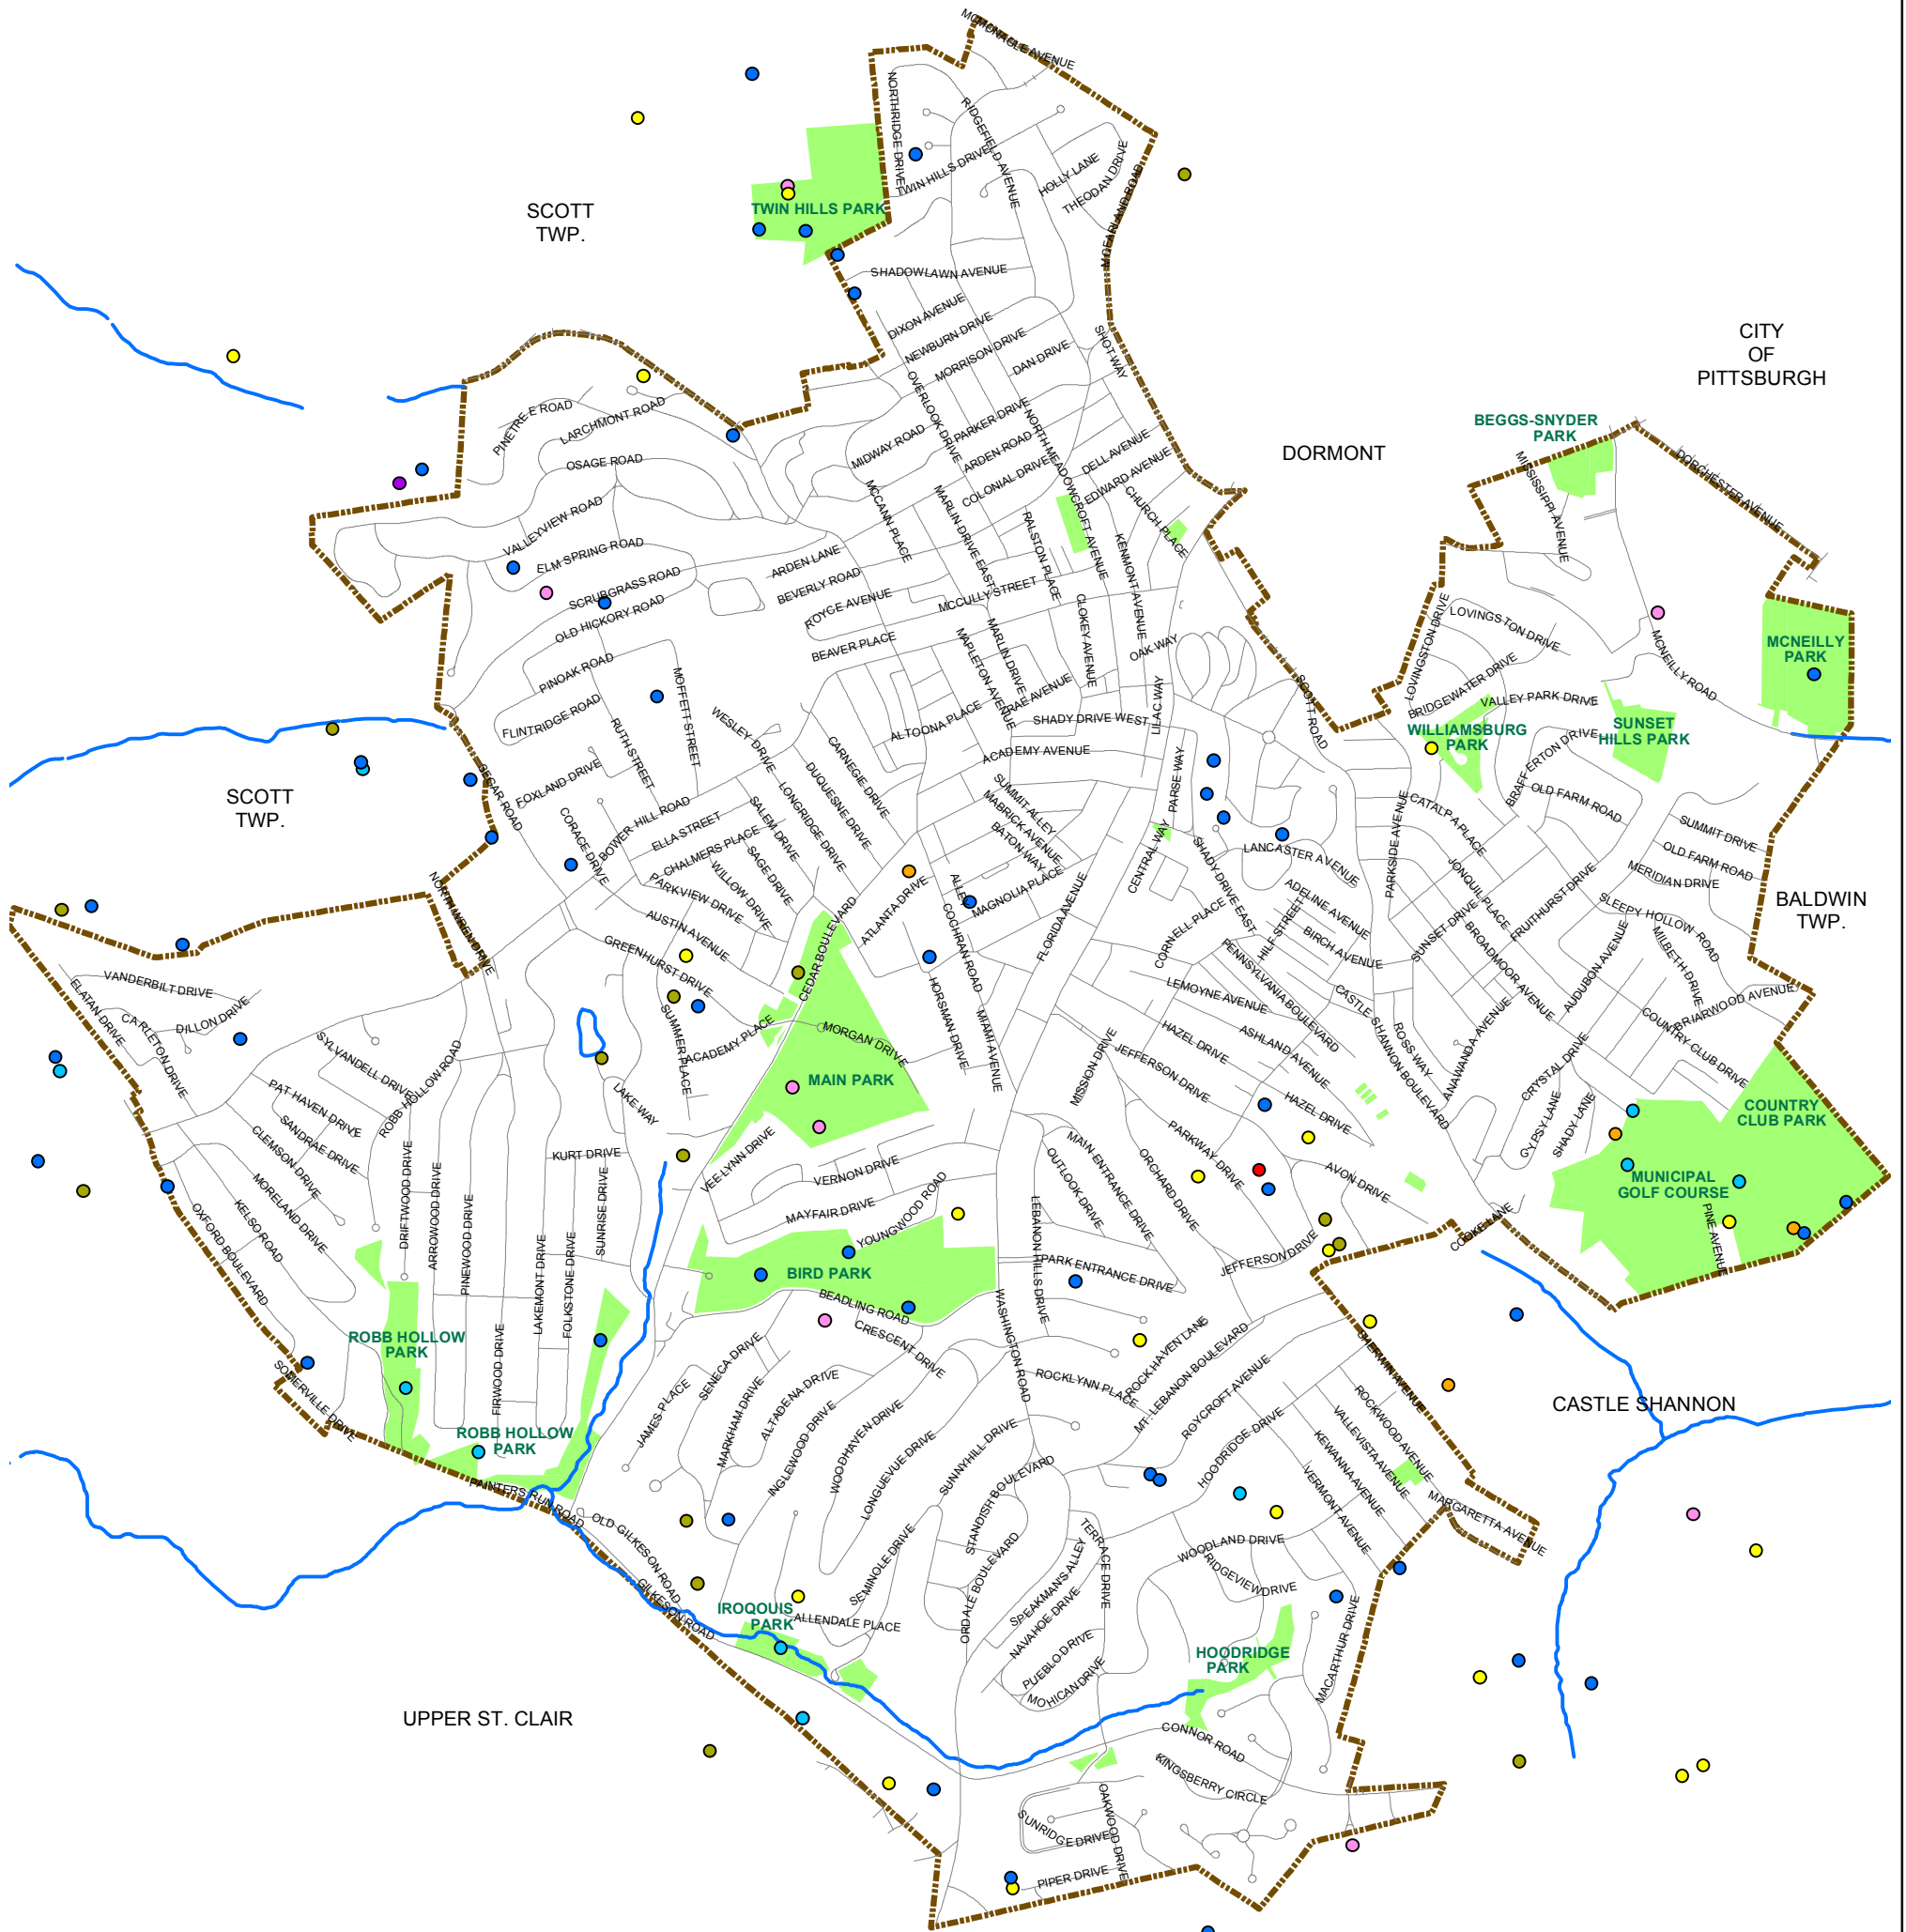

2013 Deer Locator Map

From Infrared Flyover

Mount Lebanon, PA Deer 2013

No. of Deer at Location

- 1
- 2
- 3
- 4
- 5
- 6
- 8
- 10
- 14

- Park
- Municipal Boundary
- Property Boundary
- Creek/Stream

1" = 1,750'
June 7, 2013

MT. LEBANON
PENNSYLVANIA

710 Washington Road
Pittsburgh, Pennsylvania 15228