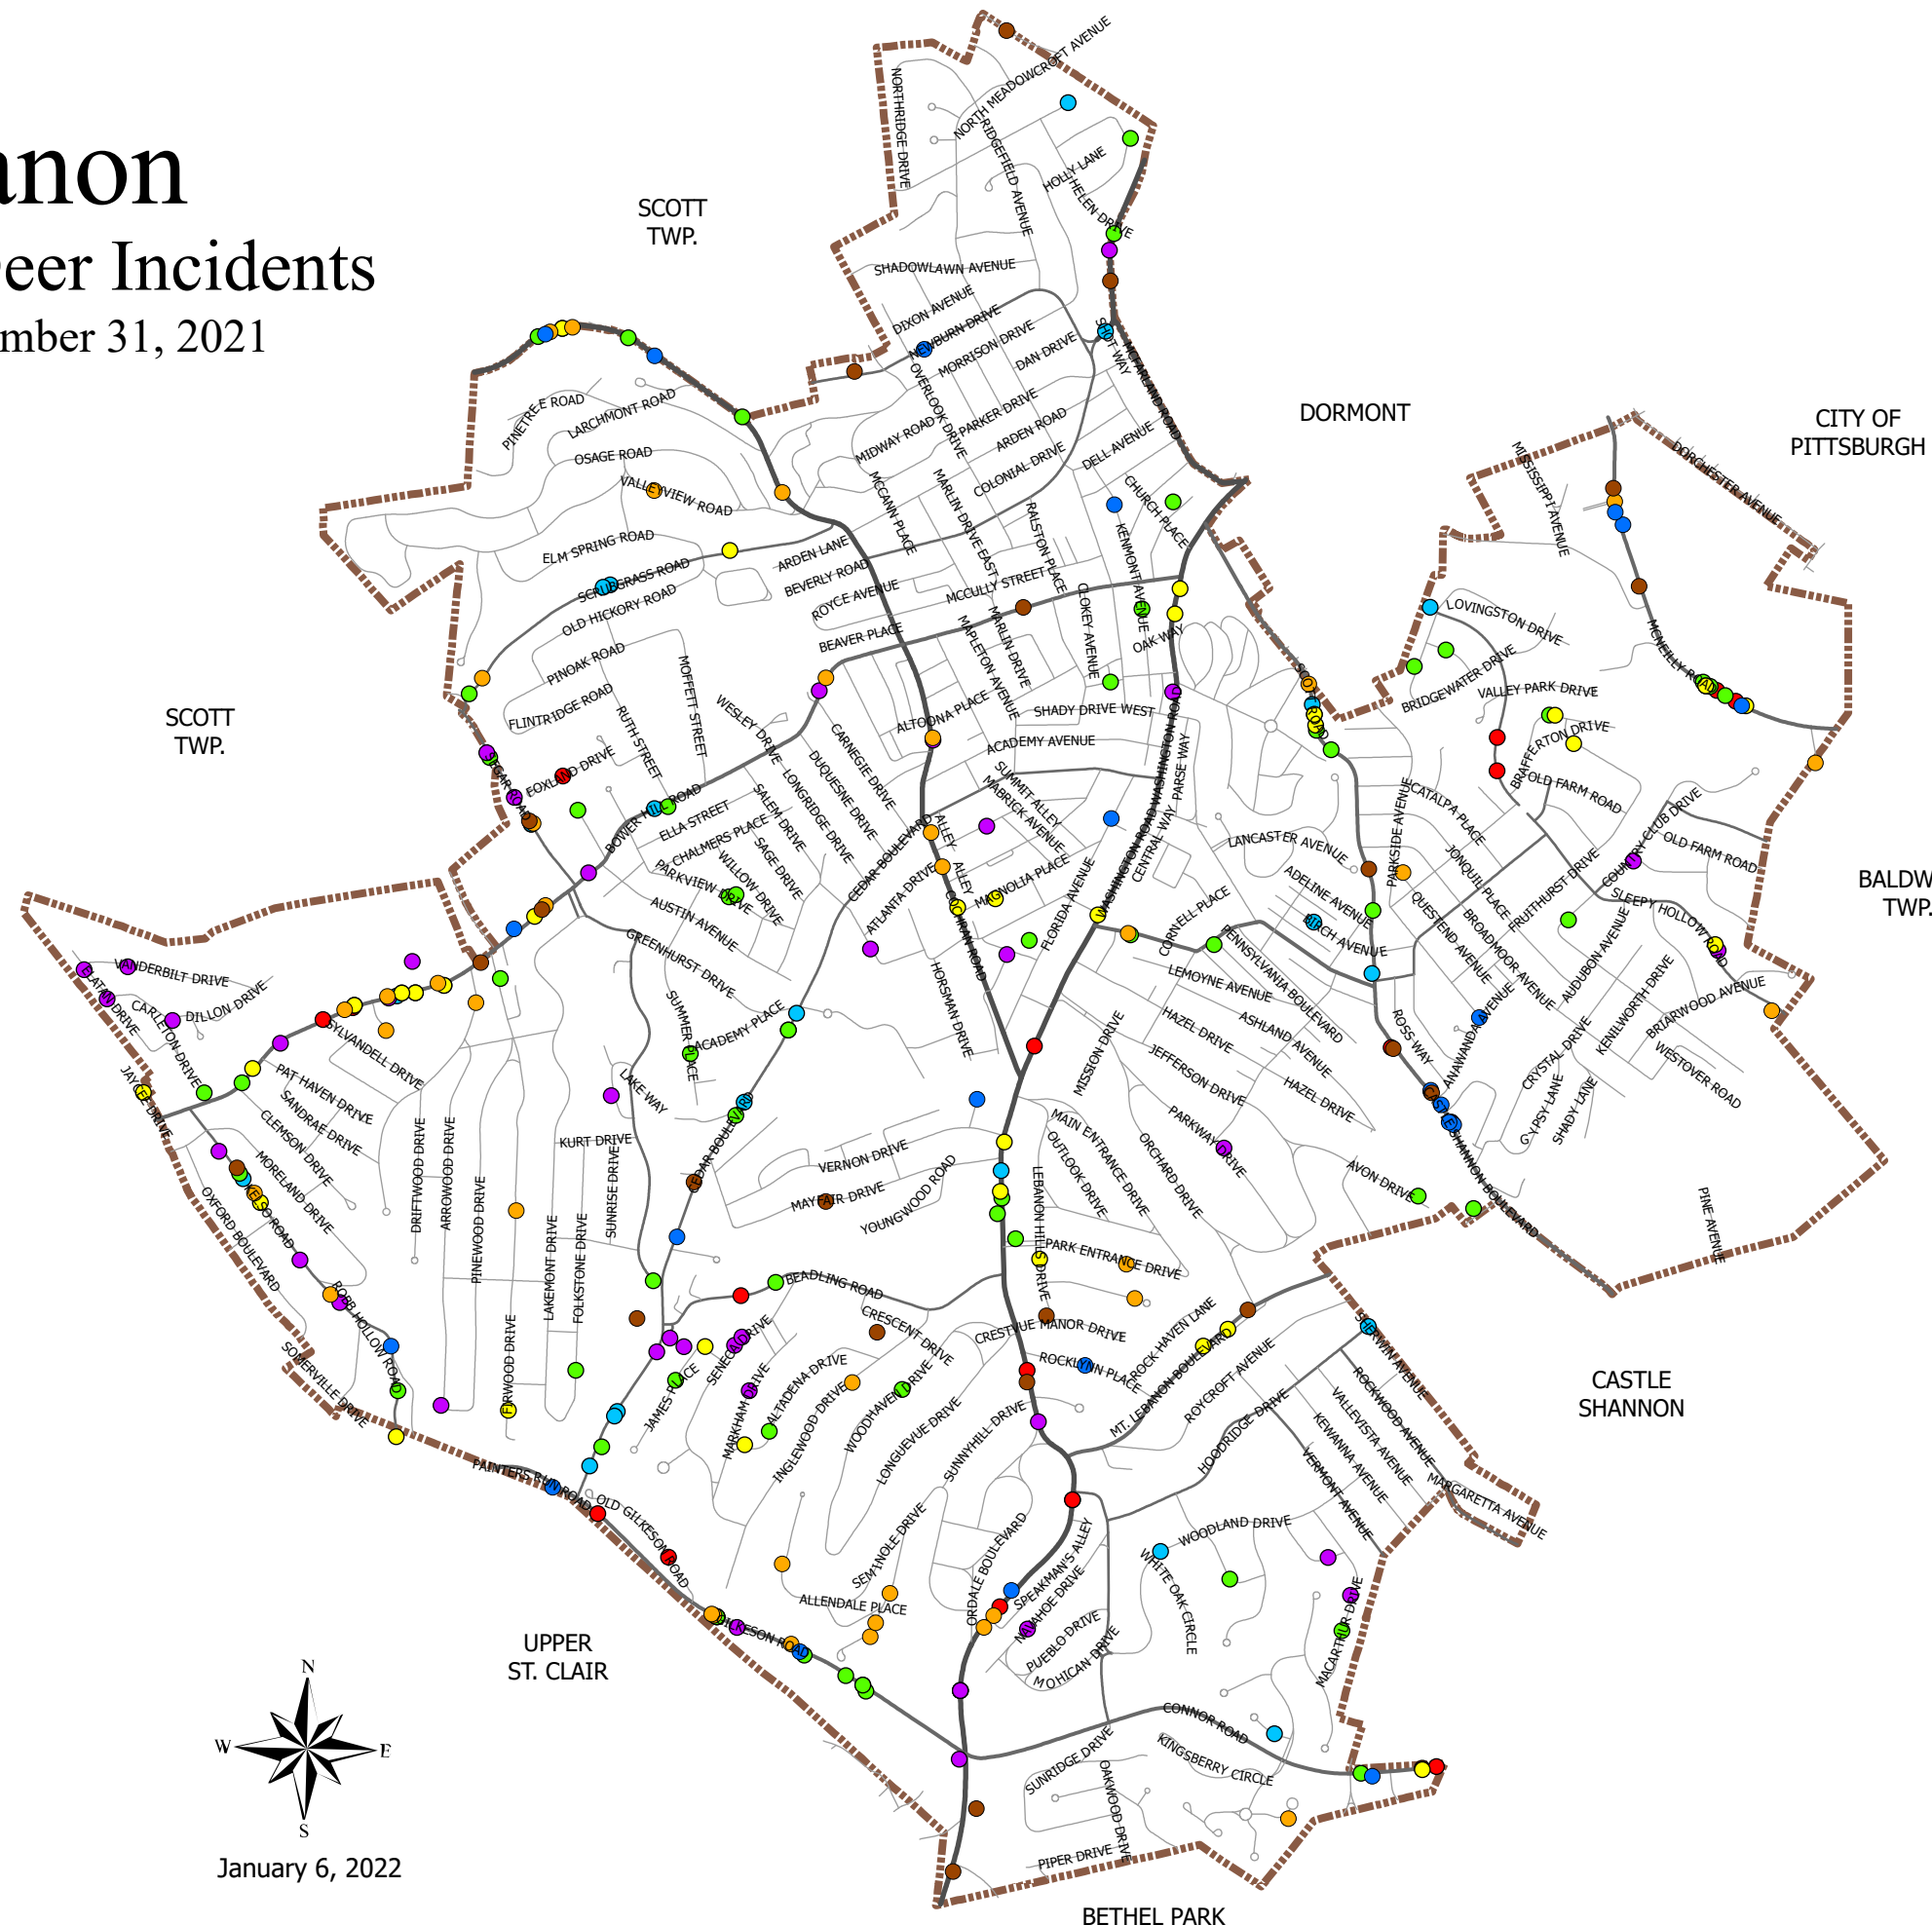

Mt. Lebanon

Vehicle-Related Deer Incidents

January 2014 - December 31, 2021

- 2021 Incidents (22 Total)
- 2020 Incidents (23 Total)
- 2019 Incidents (38 Total)
- 2018 Incidents (32 Total)
- 2017 Incidents (42 Total)
- 2016 Incidents (60 Total)
- 2015 Incidents (24 Total)
- 2014 Incidents (21 Total)

— Road Centerline
 - - - Municipal Boundary

Approximately 50% of incidents not mapped due to data limitations.

January 6, 2022